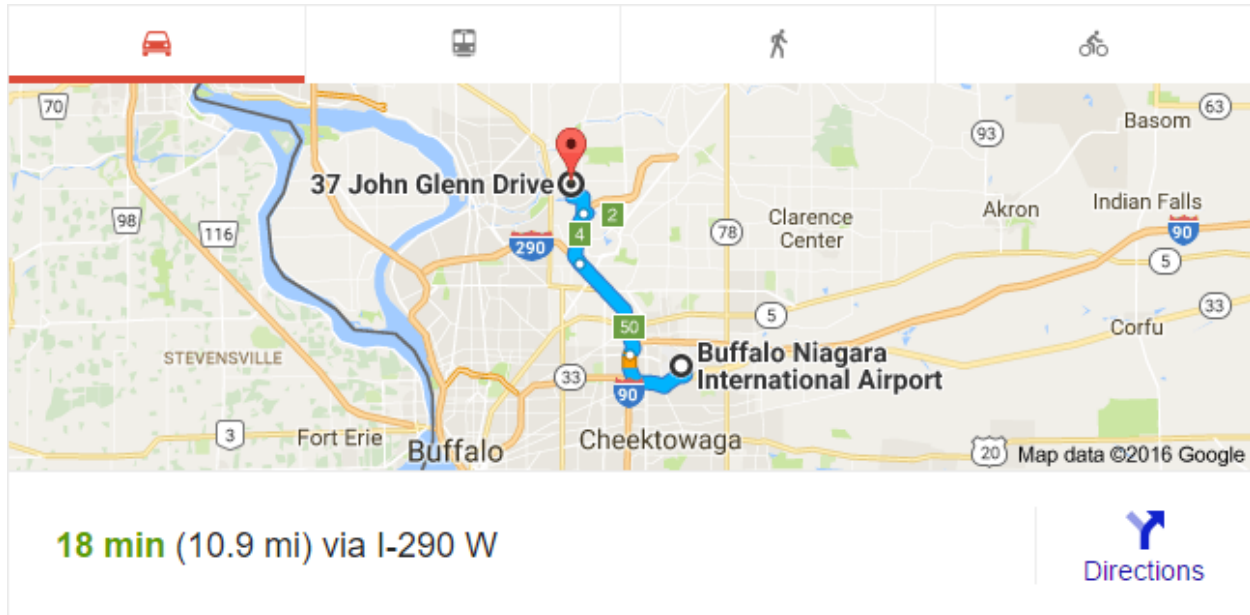

Directions from  
Buffalo/Niagara International Airport  
to  
GNP Ceramics – 37 John Glenn Dr. Amherst, NY 14228

**Buffalo Niagara International Airport**

4200 Genesee Street, Buffalo, NY 14225

- > Continue to NY-33 W  
5 min (0.8 mi)
- > Continue on NY-33 W. Take I-290 W and I-990 N to Sweet Home Rd in Getzville. Take exit 2 from I-990 N  
10 min (8.6 mi)
- > Continue on Sweet Home Rd. Drive to John Glenn Dr  
4 min (1.5 mi)

**37 John Glenn Drive**

Buffalo, NY 14228

Office Phone # 716-759-6600